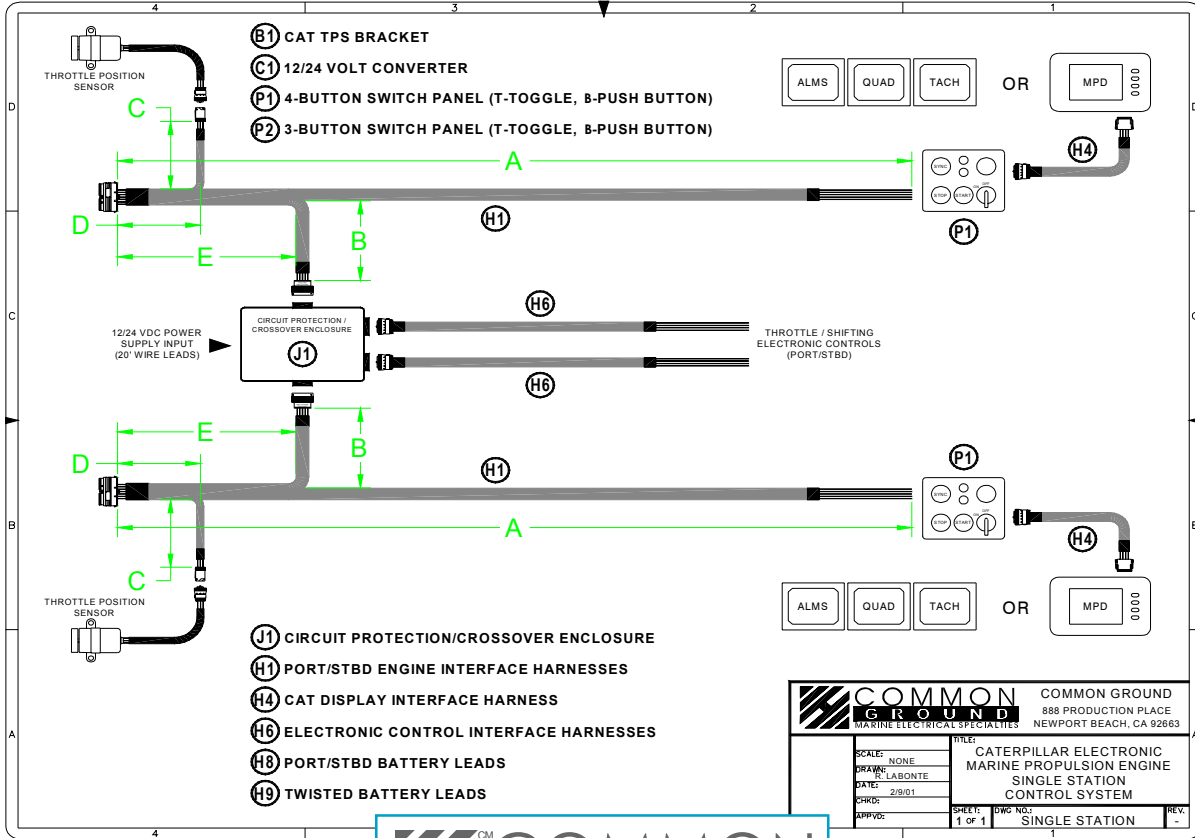

COMMON GROUND SINGLE STATION ORDER FORM

COMMON GROUND
MARINE ELECTRICAL SPECIALTIES

COMMON GROUND
888 PRODUCTION PLACE
NEWPORT BEACH, CA 92663

SCALE: NONE
DRAWN: LABONTE
DATE: 2/8/01
CHKD:
APPROV:

TITLE:
CATERPILLAR ELECTRONIC
MARINE PROPULSION ENGINE
SINGLE STATION
CONTROL SYSTEM

HARNESS	QTY.	LENGTH (FT)
H1 (PORT)-ENGINE INTERFACE HARNESSES		A
		B
		C
		D
		E
H1 (STBD)-ENGINE INTERFACE HARNESSES		A
		B
		C
		D
		E
H4-CAT DISPLAY INTERFACE HARNESS		
H6-ELECTRONIC CONTROL INTERFACE HARNESS		
H8-PORT/STBD BATTERY LEADS (Not Shown)		
H9-TWISTED BATTERY LEADS (Not Shown)		

ACCESSORY	QTY.
J1-CIRCUIT PROT./CROSS. ENCLSR.	
P1(T)-4-TOGGLE SWITCH PNL.	
P1(B)-4-BUTTON SWITCH PNL.	
P2(T)-3-TOGGLE SWITCH PNL.	
P2(B)-3-BUTTON SWITCH PNL.	
B1-CAT TPS BRACKET (Not Shown)	
C1-12/24 VOLT CONV. (Not Shown)	
PROJECT NAME...	
VESSEL NAME...	
VESSEL LENGTH...	